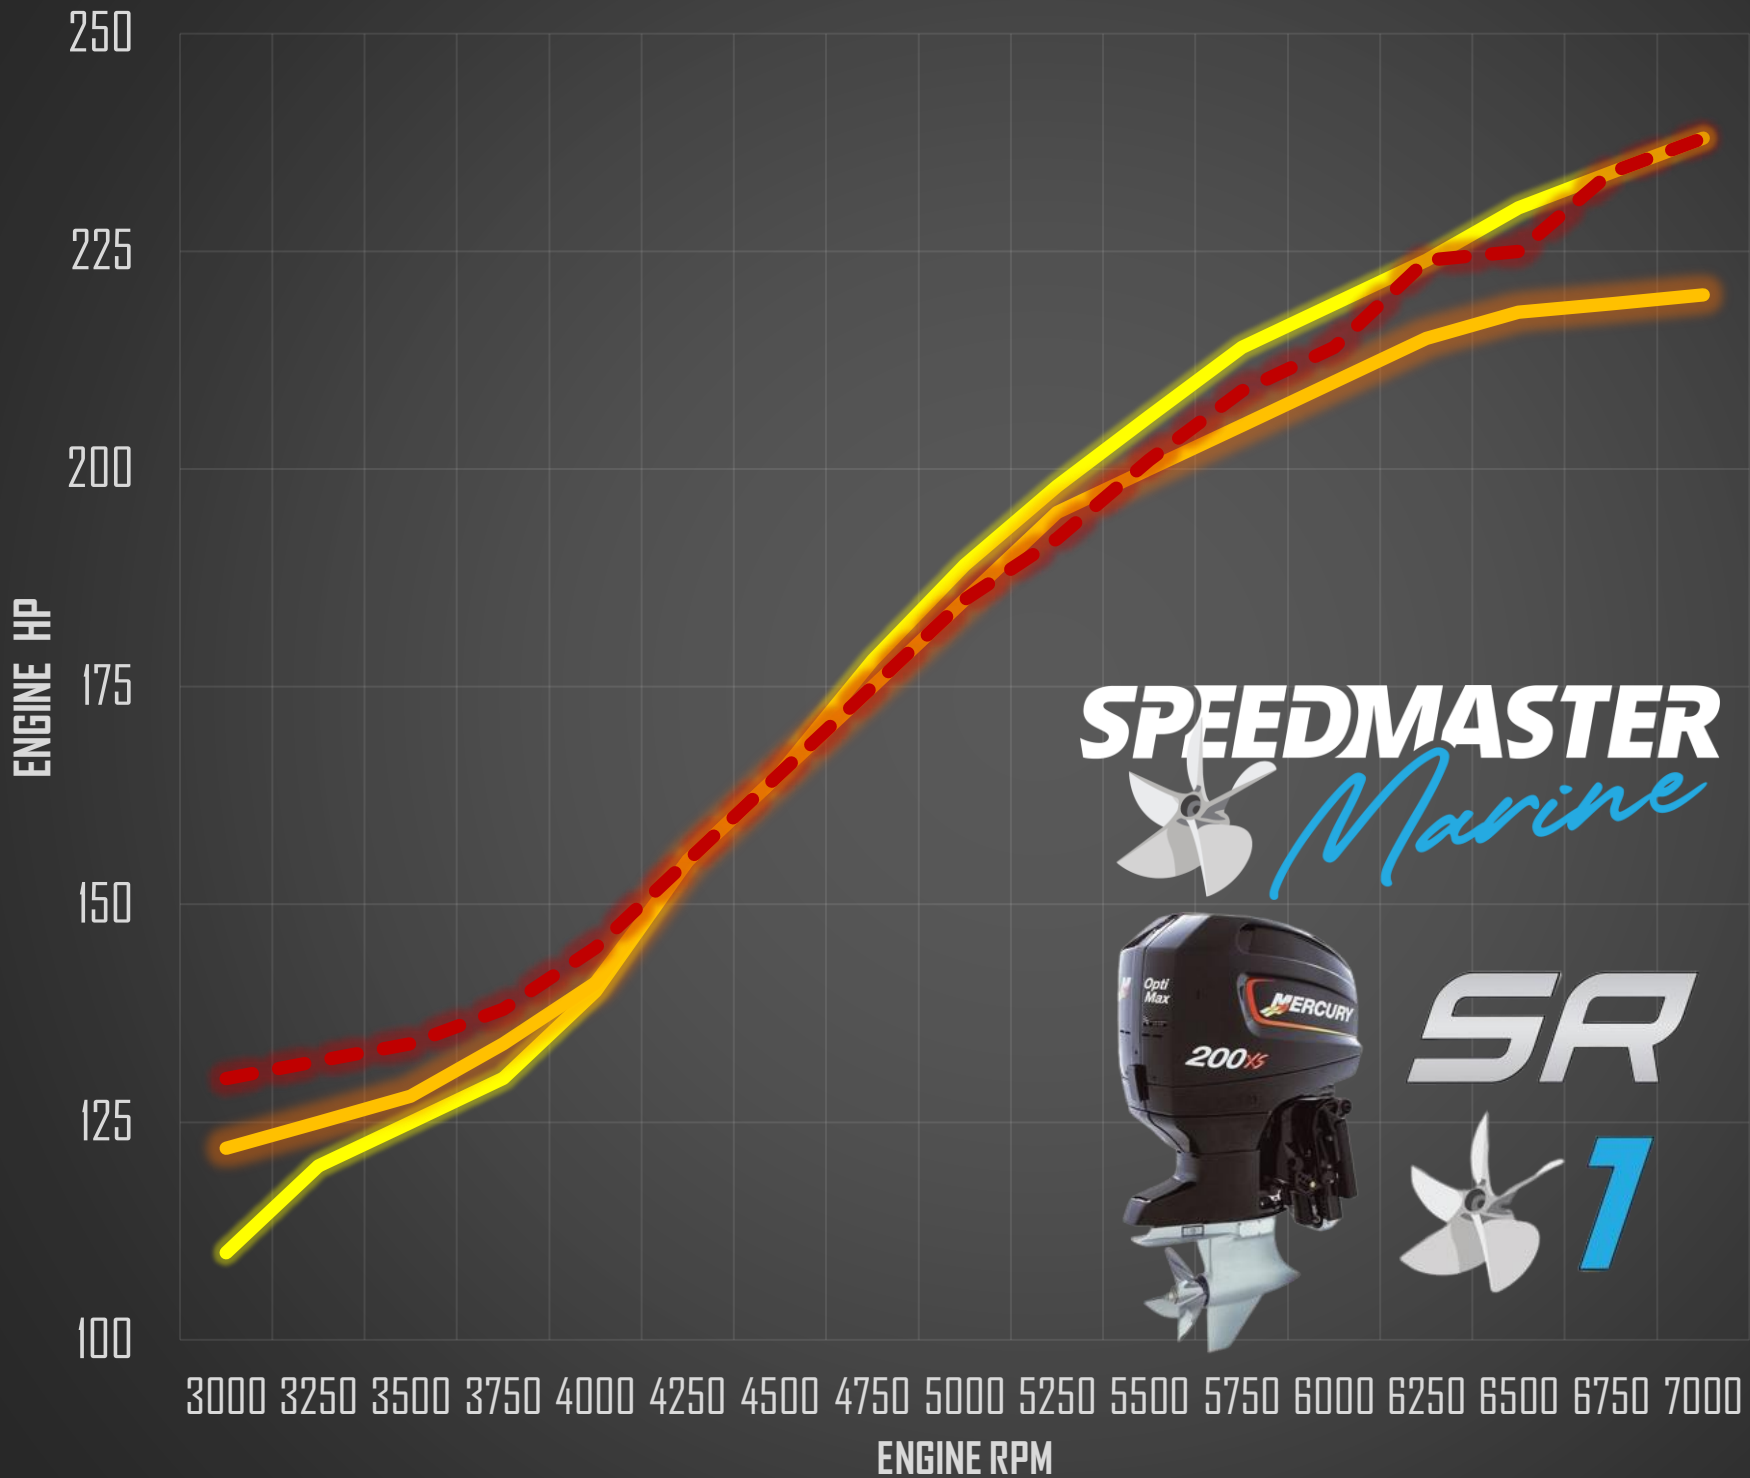

ENGINE HORSEPOWER

- 200 XS
- 225 PROMAX
- - 225X

SPEEDMASTER

SR